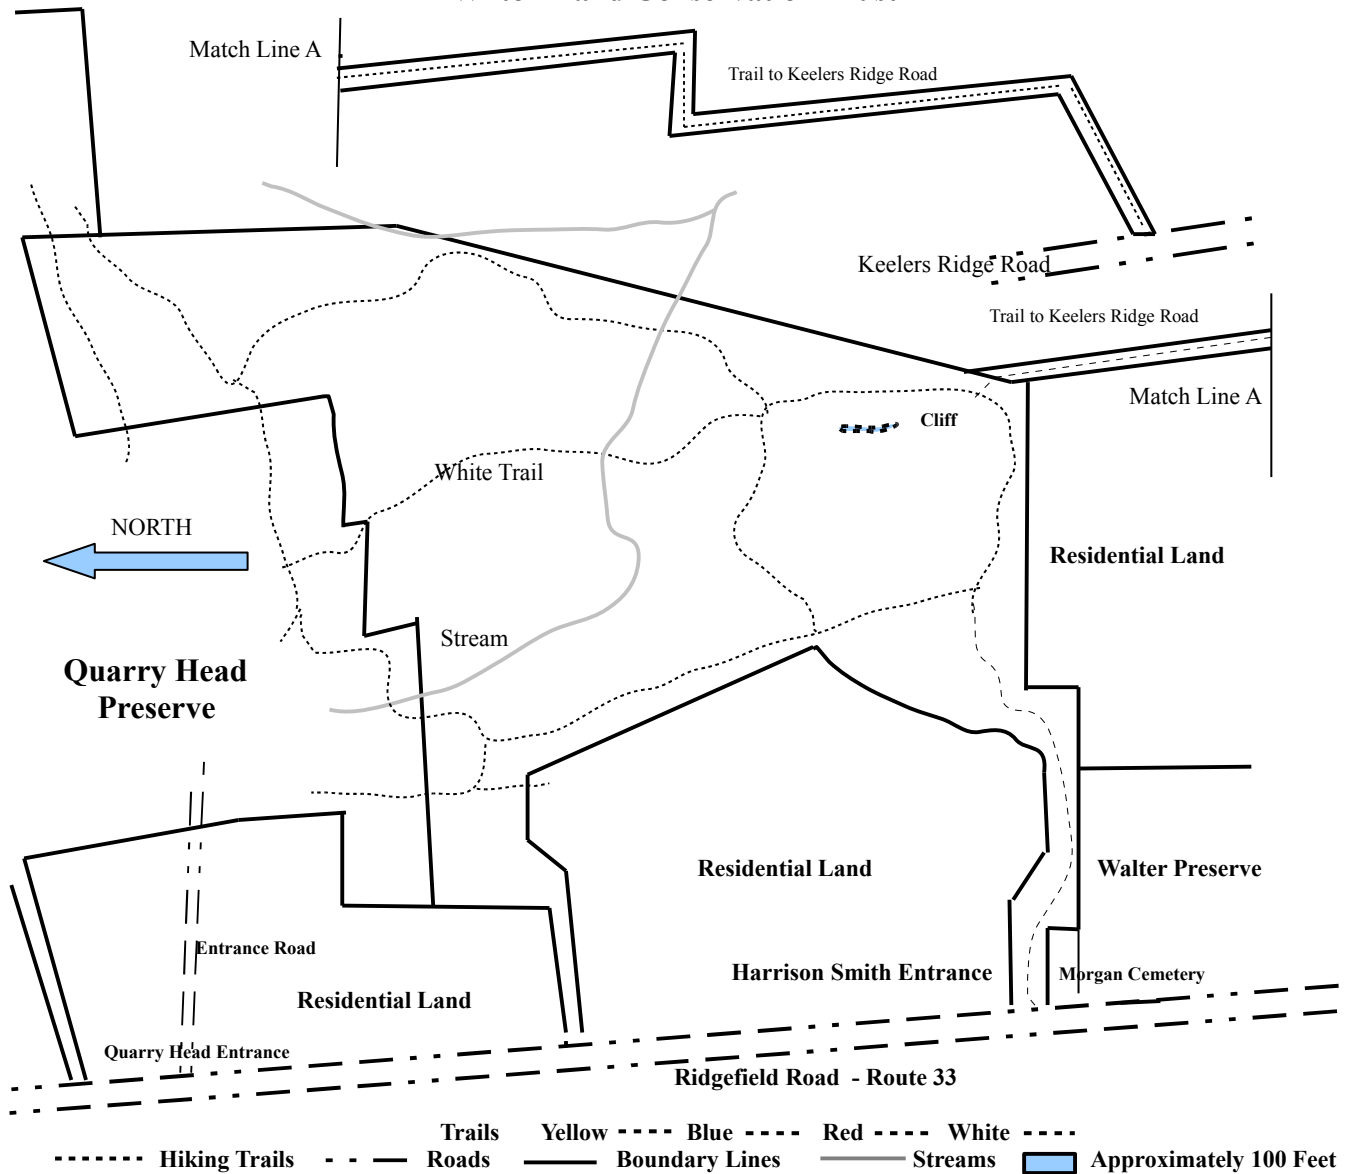

# HARRISON SMITH PRESERVE

Wilton Land Conservation Trust

Landmarks, Directions and Distances are Approximate.

Total area of Harrison Smith Preserve is 26 Acres.